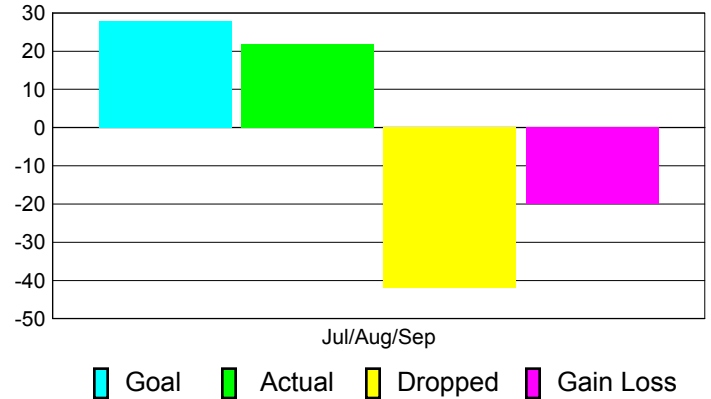

Membership Results 2012-2013

Goal, New, Dropped, Gain/Loss